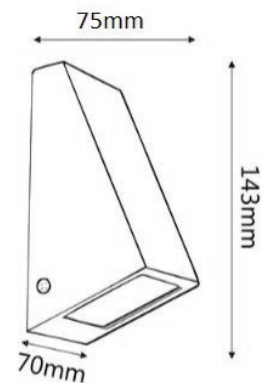

GU10 EXTERIOR WALL WEDGE LIGHTS

WEDGEGBL

WEDGEGC

WEDGEGSS

WEDGEGWH

PRODUCT FEATURES

- Input voltage: 110-265V AC 50/60Hz
- Material: 316 stainless steel or copper
- Max 35W halogen globe
- GU10 lampholder
- Globes not included
- Recommended CLA LED globes: GU1001 & GU1002

 GU10	IP44 Rated	2YEAR Replacement Warranty
---	----------------------	---

PART NO.	DESCRIPTION	COLOUR	QTY OF GLOBES	WEIGHT (KG)	BOX (CM)	CARTON QTY
WEDGEGBL	WALL GU10 S/M WEDGE SS316 powdercoated BLK	POWDER COATED BLK	1xGU10	0.36	15 x 9 x 9	1/20
WEDGEGC	WALL GU10 S/M WEDGE COP	COPPER	1xGU10	0.38	15 x 9 x 9	1/20
WEDGEGSS	WALL GU10 S/M WEDGE 316 SS	316 STAINLESS STEEL	1xGU10	0.36	15 x 9 x 9	1/20
WEDGEGWH	WALL GU10 S/M WEDGE SS316 powdercoated WH	POWDER COATED WH	1xGU10	0.36	15 x 9 x 9	1/20