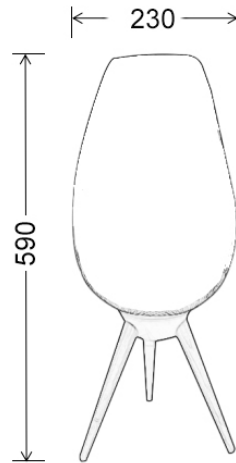

# OSIER

Interior Table Lamp

### Product Features:

- Input voltage: 240V
- Shade: clear coated wood
- Shade internal colour: natural wood
- Base: wood
- Lamp holder: 1xE27 (Max.25W HAL)
- Globe included: CHAMA001(details please see below)
- Flex & plug: 1900mm with inline ON/OFF switch
- Not suitable for dimming
- For indoor use only

Part No.	OSIER
Description	TABLE LAMP ES 240V 5W (incl LED Flame Lamp)
Material	Wood
Lamp Holder	1xE27 (Max.25W HAL)
Flex & plug	1900mm with inline ON/OFF switch, Not dimmable
Dimensions	H 590 x Ø230mm
Weight	1.3kg
Box	60x25x25cm
Carton QTY	1/4

Part No.	Kelvin	Lumens	Watt	CRI	Weight	Box	Carton QTY
CHAMA001	1300K	110LM	5	60	0.015kg	13.5x6x6	1/20

UPDATED ON 21/09/2018