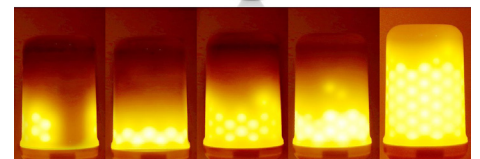

UPDATED ON 21/09/2018