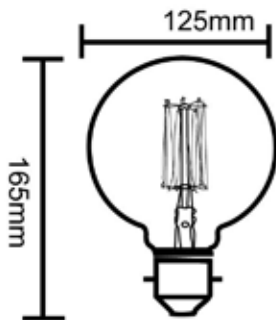

WARRANTY

- 1 year replacement warranty

**1,500
HRS**

GROUP: GL/LED

CODE	DESCRIPTION	BASE	KELVIN (K)	LUMENS (LM)	WATT (W)	CRI	BEAM ANGLE	DIMM	IP RATING	DIAM (mm)	LENGTH (mm)	CARTON QTY
CLACFB25BC	25W G125 CARBON FILAMENT B22 2800K	B22	2800	240	25	-	-	YES	-	Ø125	165	1/20
CLACFB25ES	25W G125 CARBON FILAMENT E27 2800K	E27	2800	240	25	-	-	YES	-	Ø125	165	1/20