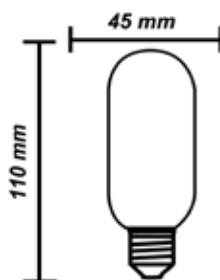

WARRANTY

- 1 year replacement warranty

**1,500
HRS**

GROUP: GL/LED

CODE	DESCRIPTION	BASE	KELVIN (K)	LUMENS (LM)	WATT (W)	CRI	BEAM ANGLE	DIMM	IP RATING	DIAM (mm)	LENGTH (mm)	CARTON QTY
CLACFD25BC	25W T45 CARBON FILAMENT B22 2800K	B22	2800	130	25	-	-	YES	-	Ø45	110	1/50
CLACFD25ES	25W T45 CARBON FILAMENT E27 2800K	E27	2800	130	25	-	-	YES	-	Ø45	110	1/50