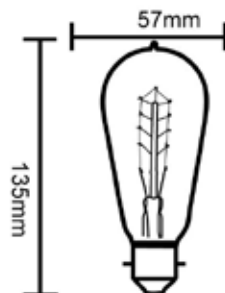

ST57 CARBON FILAMENT GLOBES

PRODUCT FEATURES

- Input voltage: 240V AC 50/60Hz
- Wattage: 25W
- Decorative globes
- Not recommended for fan lights
- Ambient temp: -30 to 100°C
- Suitable for dimming

WARRANTY

- 1 year replacement warranty

**1,500
HRS**

GROUP: GL/LED

CODE	DESCRIPTION	BASE	KELVIN (K)	LUMENS (LM)	WATT (W)	CRI	BEAM ANGLE	DIMM	IP RATING	DIAM (mm)	LENGTH (mm)	CARTON QTY
CLACFC25BC	25W ST57 CARBON FILAMENT B22 2800K	B22	2800	130	25	-	-	YES	-	Ø57	135	1/50
CLACFC25ES	25W ST57 CARBON FILAMENT E27 2800K	E27	2800	130	25	-	-	YES	-	Ø57	135	1/50

T45 CARBON FILAMENT GLOBES

PRODUCT FEATURES

- Input voltage: 240V AC 50/60Hz
- Wattage: 25W
- Decorative globes
- Not recommended for fan lights
- Ambient temp: -30 to 100°C
- Suitable for dimming